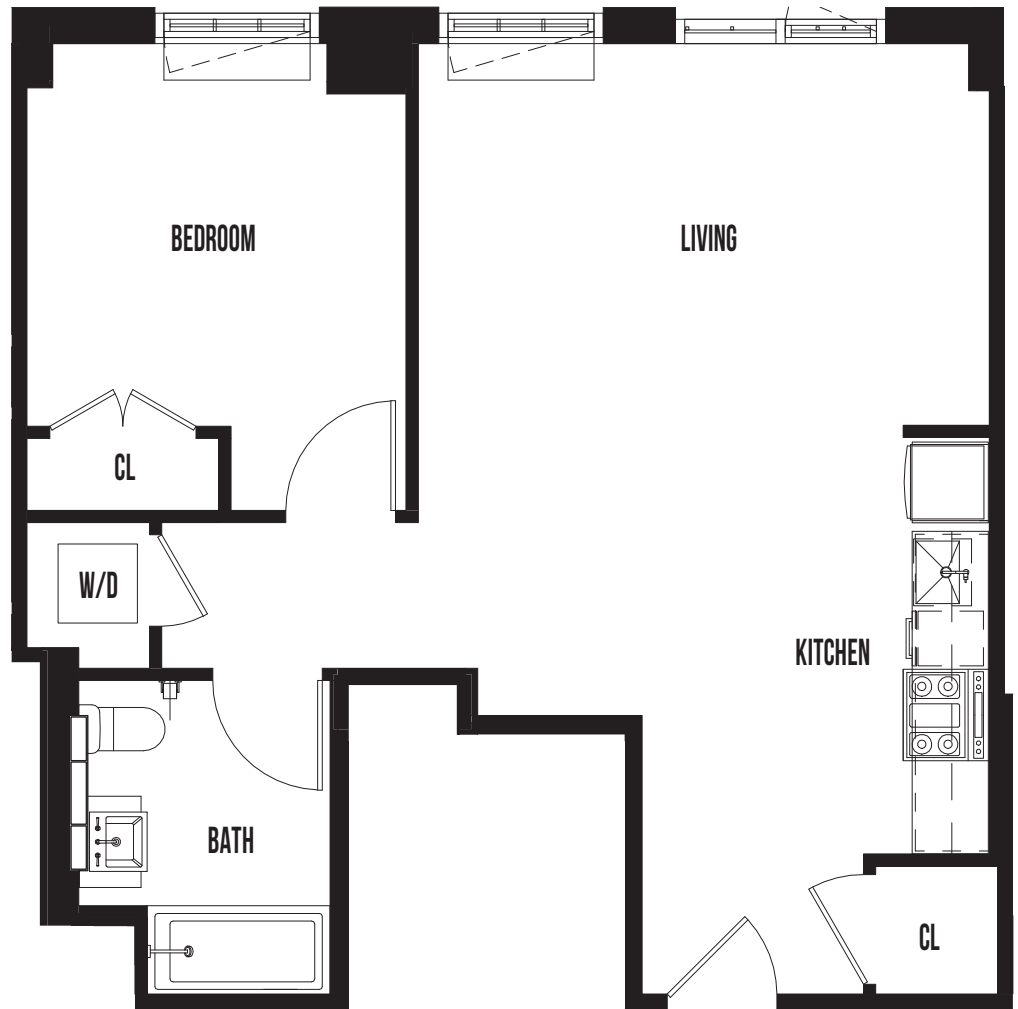

the
POSTHOUSE

CLINTON HILL

504 MYRTLE AVE | BROOKLYN, NY 11205 | POSTHOUSEBK.COM

UNIT 3E

1 Bedroom

1 Bathroom

Exclusive Marketing & Leasing Agent

Real estate agents affiliated with Citi Habitats are independent contractor sales associates and are not employees of Citi Habitats. Citi Habitats is a licensed real estate broker located at 387 Park Avenue South, NY, NY 10016. All information furnished regarding property for sale or rent or regarding financing is from sources deemed reliable, but Citi Habitats makes no warranty or representation as to the accuracy thereof. All property information is presented subject to errors, omissions, price changes, changed property conditions, and withdrawal of the property from the market, without notice. All dimensions provided are approximate. To obtain exact dimensions, Citi Habitats advises you to hire a qualified architect or engineer. Equal Housing Opportunity.