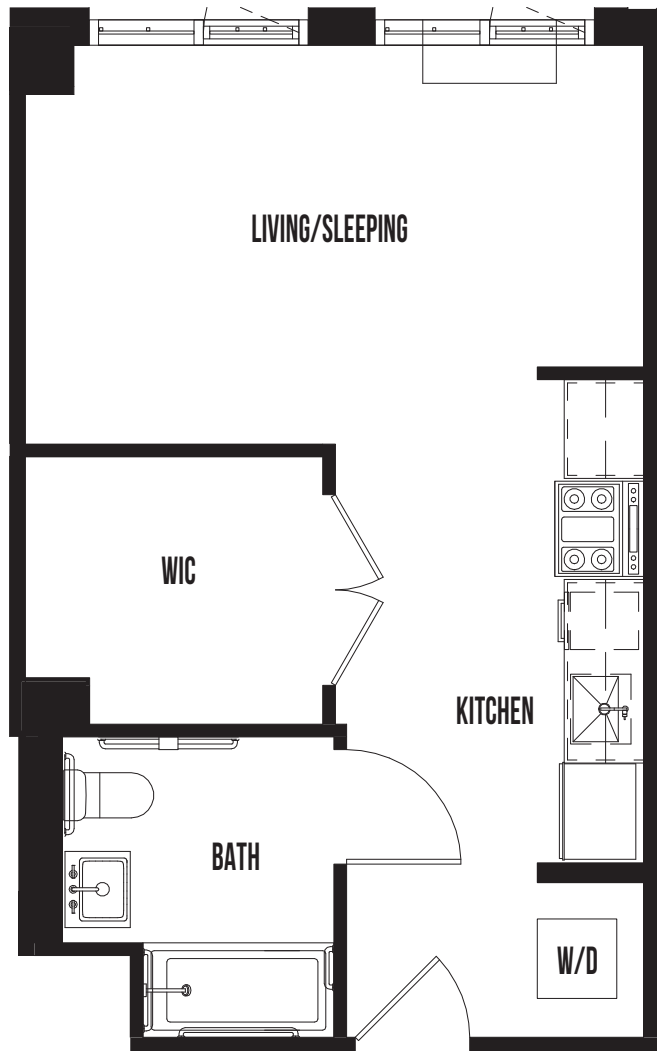

the  
**POSTHOUSE**

CLINTON HILL

504 MYRTLE AVE | BROOKLYN, NY 11205 | POSTHOUSEBK.COM

**UNIT 3F**

Studio

1 Bathroom

Exclusive Marketing & Leasing Agent

Real estate agents affiliated with Citi Habitats are independent contractor sales associates and are not employees of Citi Habitats. Citi Habitats is a licensed real estate broker located at 387 Park Avenue South, NY, NY 10016. All information furnished regarding property for sale or rent or regarding financing is from sources deemed reliable, but Citi Habitats makes no warranty or representation as to the accuracy thereof. All property information is presented subject to errors, omissions, price changes, changed property conditions, and withdrawal of the property from the market, without notice. All dimensions provided are approximate. To obtain exact dimensions, Citi Habitats advises you to hire a qualified architect or engineer. Equal Housing Opportunity.