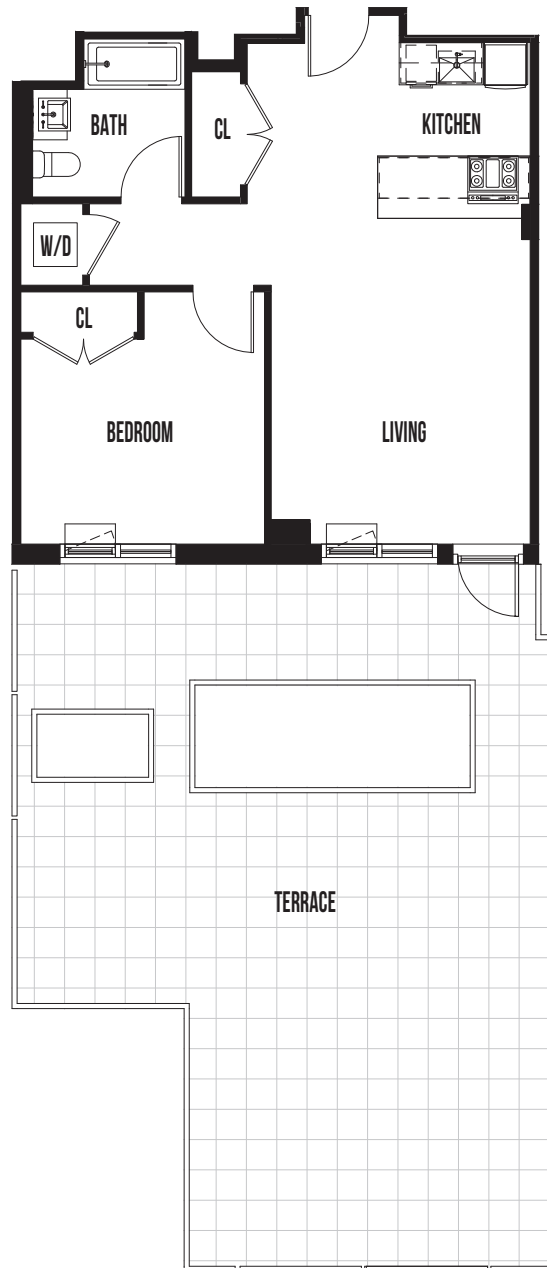

the  
**POSTHOUSE**

CLINTON HILL

504 MYRTLE AVE | BROOKLYN, NY 11205 | POSTHOUSEBK.COM

**UNIT 2S**

1 Bedroom

1 Bathroom

Terrace

Exclusive Marketing & Leasing Agent